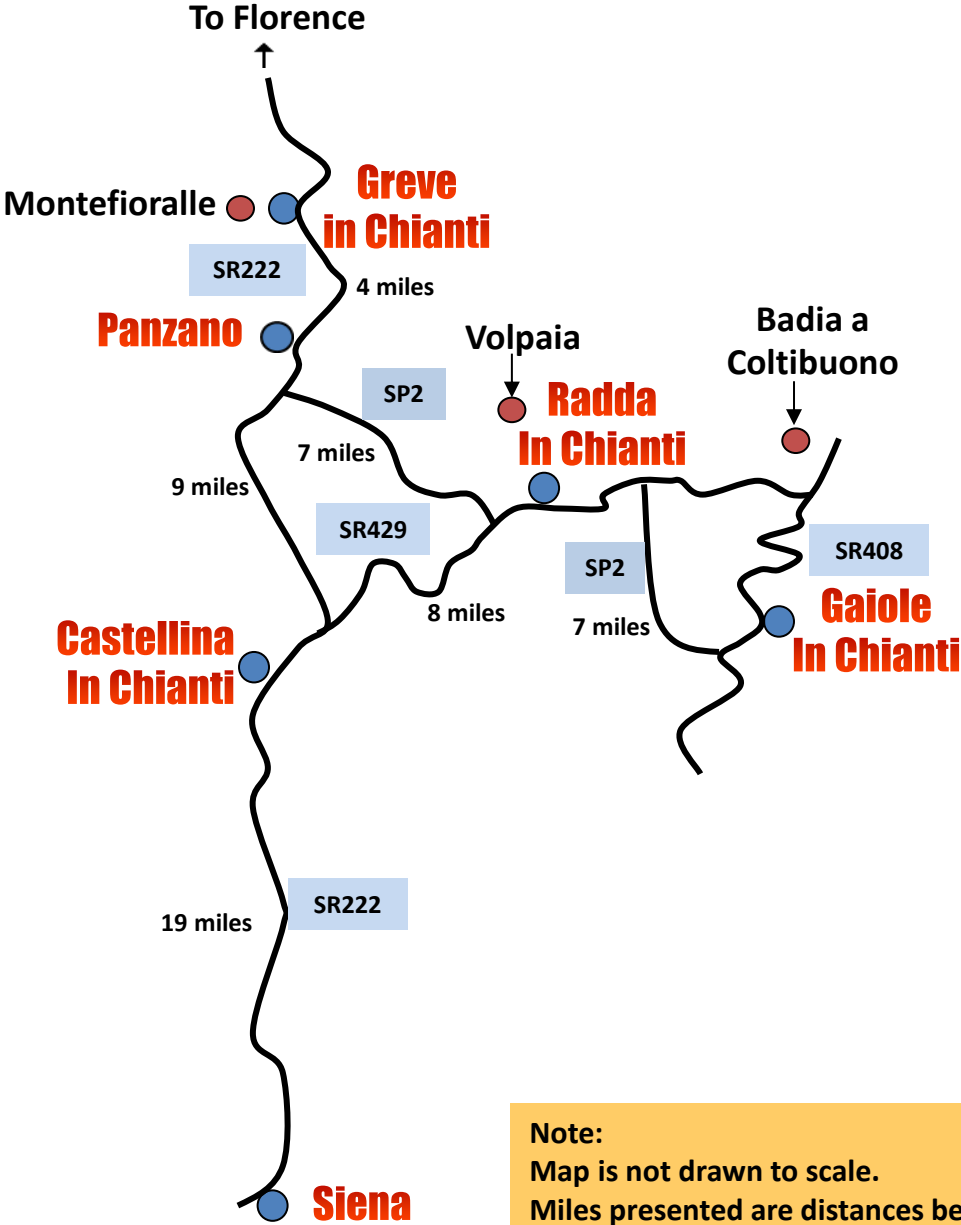

A Wine Tour of Chianti Classico
Siena to Greve and Gaiole
Approximate Distance 55 miles
Suggested Travel Time 6 Days

Note:
Map is not drawn to scale.
Miles presented are distances between destinations indicated by blue dots.